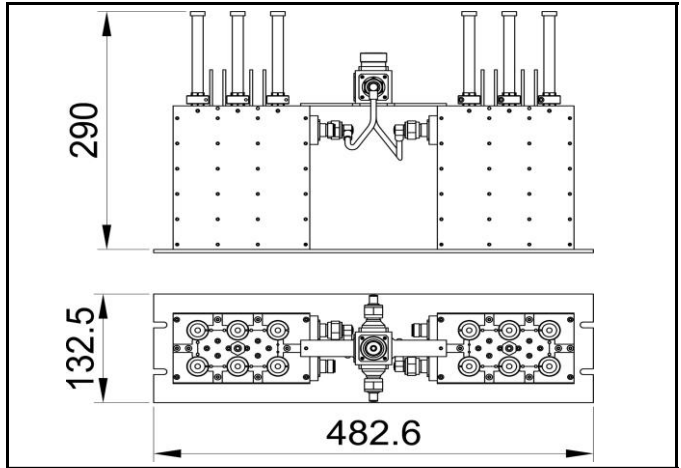

PART NUMBER: 1645-6-S2-RS

2x100W UHF / DTV STAR POINT COMBINER (RACK VERSION)

TITLE: UNCRITICAL MASK

Tunable within whole UHF range.
For 6,7,8 MHz channel bandwidth.
Different connectors on request.

Input Connectors:	N
Output Connectors:	DIN 7/16
Maximum operating temp. (°C)	70
Weight (kg):	11