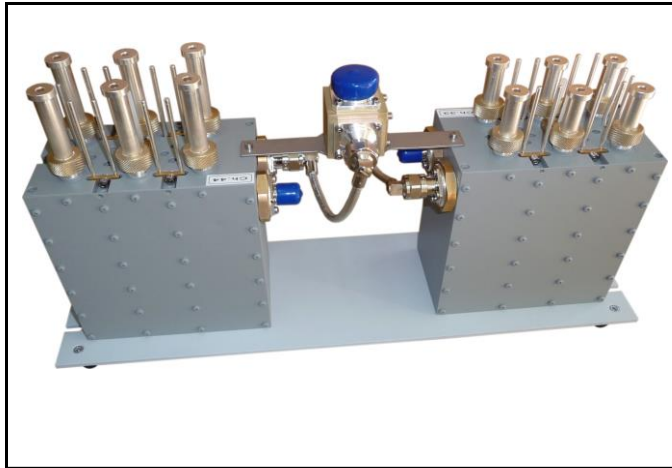

PART NUMBER: 1645-6-S2-RS

2x100W UHF / DTV STAR POINT COMBINER (RACK VERSION)

TITLE: UNCRITICAL MASK

Tunable within whole UHF range.
For 6,7,8 MHz channel bandwidth.
Different connectors on request.

Input Connectors:	N
Output Connectors:	DIN 7/16
Maximum operating temp. (°C)	70
Weight (kg):	11