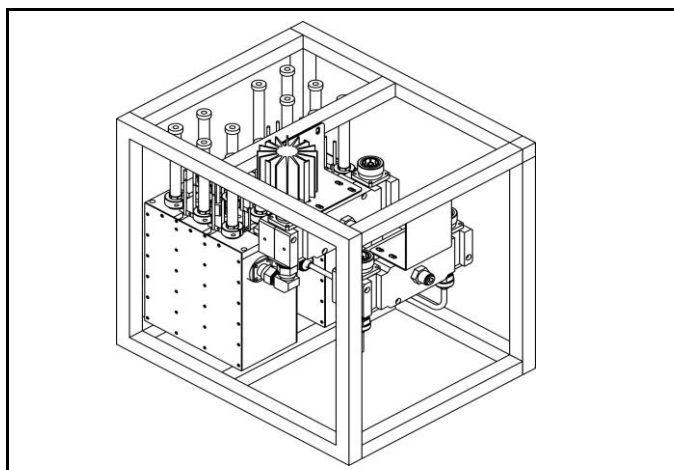

**PART NUMBER:** 1645-6-2N-DP

**2 INPUTS UHF / DTV DOUBLE BRIDGE COMBINER**

**TITLE:**

**UNCRITICAL MASK**

Tunable within whole UHF range.  
For 6,7,8 MHz channel bandwidth.  
Different connectors on request.

<b>Input narrowband:</b>	DIN 7/16
<b>Input broadband:</b>	DIN 7/16
<b>Output:</b>	DIN 7/16
<b>Maximum operating temp. (C°):</b>	70
<b>Weight (kg):</b>	12

<b>DVB-T @ 8 MHz</b>	
Frequency range (MHz)	470 ÷ 862
Bandwidth (MHz)	6 ÷ 8
Insertion loss (dB) @ fo	< 0.75
Insertion loss (dB) @ fo ±3.805 MHz	< 2.7
Attenuation @ fo ± 4.2 MHz (dB)	> 12
Attenuation @ fo ± 6 MHz (dB)	> 24
Attenuation @ fo ± 12 MHz (dB)	> 36
Broadband insertion loss (dB)	> 0.3
Return loss (dB)	> 26
Insulation (dB)	> 35
Input/output impedance (Ohm)	50
Min. distance between channels	1 guard channel
Narrowband maximum power (W)	200 DTV
Maximum output power (W)	1700 DTV
Maximum group delay variation (ns)	300