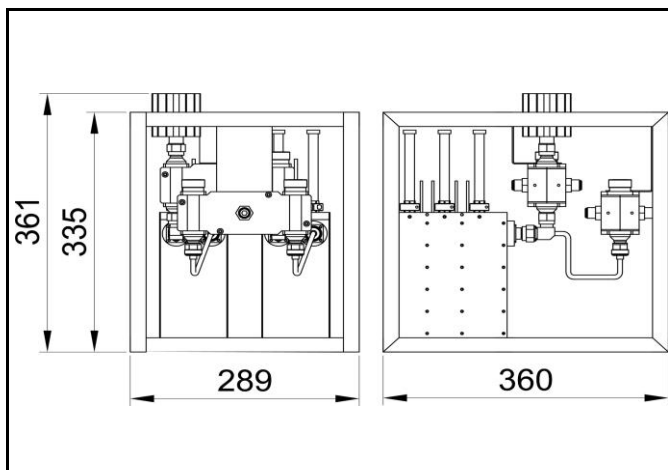

**PART NUMBER:** 1645-6-2N-DP

**2 INPUTS UHF / DTV DOUBLE BRIDGE COMBINER**

**TITLE:**

**UNCRITICAL MASK**

Tunable within whole UHF range.  
For 6,7,8 MHz channel bandwidth.  
Different connectors on request.

<b>Input narrowband:</b>	DIN 7/16
<b>Input broadband:</b>	DIN 7/16
<b>Output:</b>	DIN 7/16
<b>Maximum operating temp. (C°):</b>	70
<b>Weight (kg):</b>	12

<b>DVB-T @ 8 MHz</b>	
Frequency range (MHz)	470 ÷ 862
Bandwidth (MHz)	6 ÷ 8
Insertion loss (dB) @ fo	< 0.75
Insertion loss (dB) @ fo ±3.805 MHz	< 2.7
Attenuation @ fo ± 4.2 MHz (dB)	> 12
Attenuation @ fo ± 6 MHz (dB)	> 24
Attenuation @ fo ± 12 MHz (dB)	> 36
Broadband insertion loss (dB)	> 0.3
Return loss (dB)	> 26
Insulation (dB)	> 35
Input/output impedance (Ohm)	50
Min. distance between channels	1 guard channel
Narrowband maximum power (W)	200 DTV
Maximum output power (W)	1700 DTV
Maximum group delay variation (ns)	300