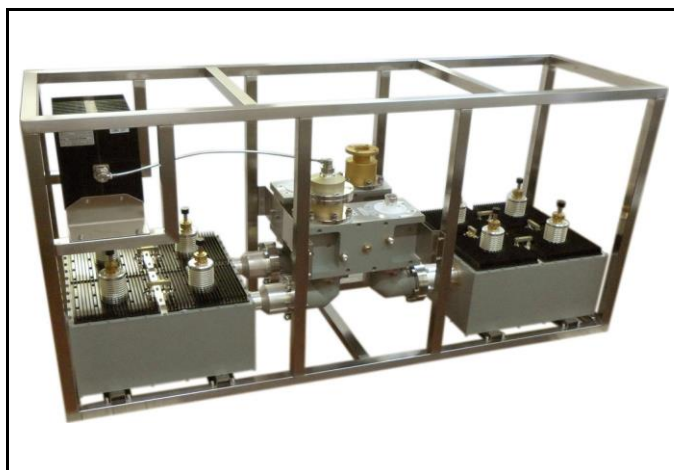

PART NUMBER: 1641-4-N-DP
TITLE: 2 INPUTS UHF ATV/DTV DOUBLE BRIDGE COMBINER

Tunable within whole UHF range.
For 6,7,8 MHz channel bandwidth.
Different connectors on request.

| | |
|--------------------------------|------------|
| Input narrowband: | EIA 3 1/8" |
| Input broadband: | EIA 3 1/8" |
| Output: | EIA 3 1/8" |
| Temperature range (C°): | -10 ÷ 50 |
| Weight (kg): | 130 |