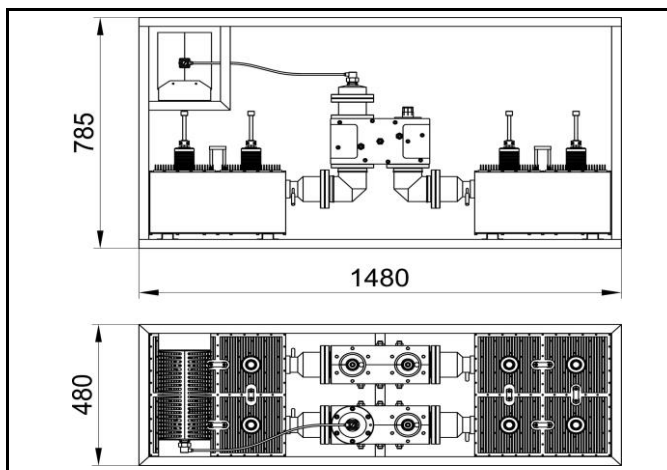

PART NUMBER: 1641-4-N-DP
TITLE: 2 INPUTS UHF ATV/DTV DOUBLE BRIDGE COMBINER

Tunable within whole UHF range.
For 6,7,8 MHz channel bandwidth.
Different connectors on request.

| | |
|--------------------------------|------------|
| Input narrowband: | EIA 3 1/8" |
| Input broadband: | EIA 3 1/8" |
| Output: | EIA 3 1/8" |
| Temperature range (C°): | -10 ÷ 50 |
| Weight (kg): | 130 |

| DVB-T @ 8 MHz | |
|---------------------------------|---------------------|
| Frequency range (MHz) | 470 ÷ 862 |
| Bandwidth (MHz) | 6 ÷ 8 |
| Narrowband insertion loss (dB) | < 0.2 |
| Broadband insertion loss (dB) | < 0.1 |
| Narrowband return loss (dB) | > 26 |
| Broadband return loss (dB) | > 26 |
| Input/output impedance (Ohm) | 50 |
| Min. distance between channels | 1 guard channel |
| Insulation NB>BB (dB) | > 40 |
| Insulation BB>NB (dB) | > 40 |
| Narrowband maximum power (W) | 20000 ATV-10000 DTV |
| Maximum output power (W) | 30000 ATV-15000 DTV |
| Max. group delay variation (ns) | 15 |