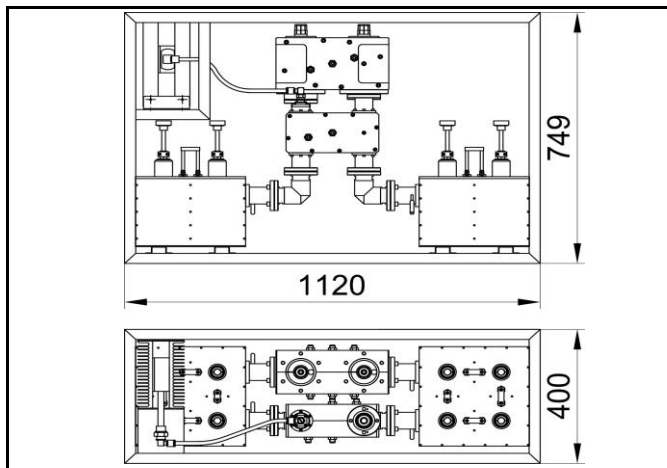

PART NUMBER: 1604-4-DP

2 INPUTS UHF ATV/DTV DOUBLE BRIDGE COMBINER

TITLE:

Tunable within whole UHF range.
For 6,7,8 MHz channel bandwidth.
Different connectors on request.

Input narrowband:	EIA 3 1/8"
Input broadband:	EIA 3 1/8"
Output:	EIA 3 1/8"
Temperature range (C°):	-10 ÷ 50
Weight (kg):	120