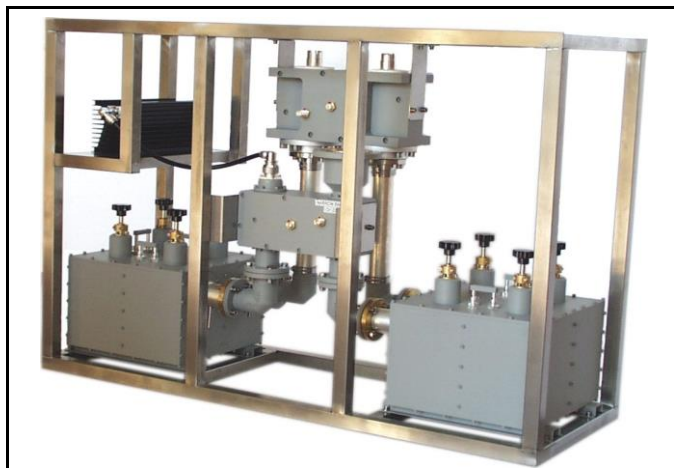

PART NUMBER: 1604-4-DP

2 INPUTS UHF ATV/DTV DOUBLE BRIDGE COMBINER

TITLE:

Tunable within whole UHF range.
For 6,7,8 MHz channel bandwidth.
Different connectors on request.

Input narrowband:	EIA 3 1/8"
Input broadband:	EIA 3 1/8"
Output:	EIA 3 1/8"
Temperature range (C°):	-10 ÷ 50
Weight (kg):	120