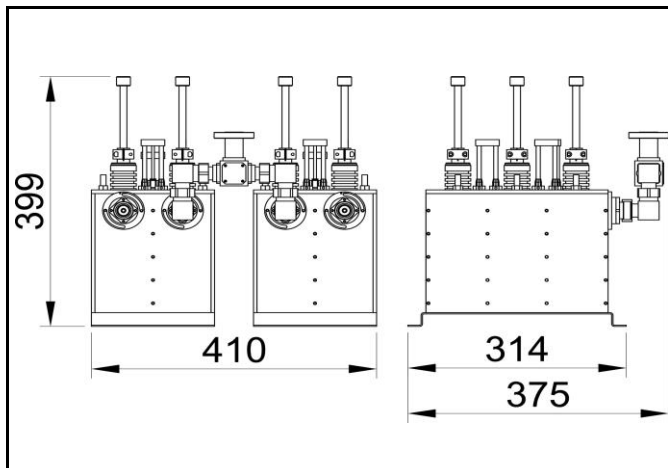

PART NUMBER: 1494-6-2N-S2

2x500W UHF / DTV STAR POINT COMBINER

TITLE:

UNCRITICAL MASK

Tunable within whole UHF range.
For 6,7,8 MHz channel bandwidth.
Different connectors on request.

Input Connectors:	DIN 7/16
Output Connectors:	EIA 7/8"
Maximum operating temp. (°C)	70
Weight (kg):	30

DVB-T @ 8 MHz	
Frequency range (MHz)	470 ÷ 862
Insertion loss (dB) @ C.F.	< 0.5
Return loss by channels (dB)	> 22
Input/Output Impedance (Ohm)	50
Min. dist. between channels (dB)	1 guard channel
Insulation between channels (dB)	30
Maximum channel input power (W)	500 DTV
Maximum output power (W)	1000 DTV
Maximum group delay variation (ns)	300