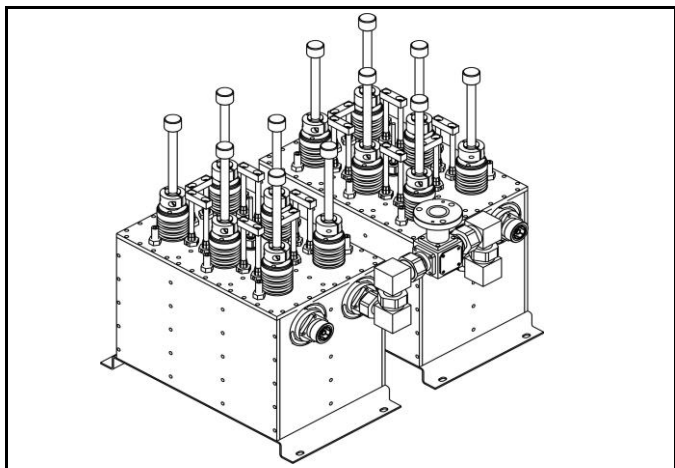

PART NUMBER: 1494-6-2N-S2

2x500W UHF / DTV STAR POINT COMBINER

TITLE:

UNCRITICAL MASK

Tunable within whole UHF range.
For 6,7,8 MHz channel bandwidth.
Different connectors on request.

Input Connectors:	DIN 7/16
Output Connectors:	EIA 7/8"
Maximum operating temp. (°C)	70
Weight (kg):	30