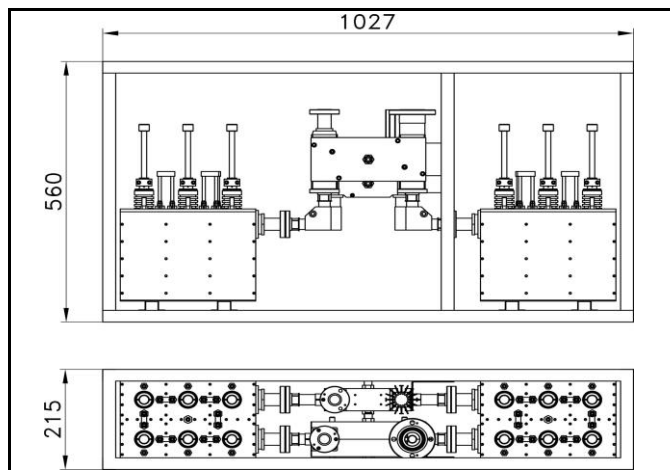

PART NUMBER: 1494-6-2N-DP1656

2 INPUTS UHF / DTV DOUBLE BRIDGE COMBINER

TITLE:

Tunable within whole UHF range.
For 6,7,8 MHz channel bandwidth.
Different connectors on request.

Input narrowband:	EIA 7/8"
Input broadband:	EIA 7/8"
Output:	EIA 1 5/8"
Maximum operating temp. (C°):	70
Weight (kg):	50

DVB-T @ 8 MHz	
Frequency range (MHz)	470 ÷ 862
Bandwidth (MHz)	6 ÷ 8
Insertion loss (dB) @ fo	< 0.6
Insertion loss (dB) @ fo ±3.805 MHz	< 1.7
Attenuation @ fo ± 4.2 MHz (dB)	> 12
Attenuation @ fo ± 6 MHz (dB)	> 24
Attenuation @ fo ± 12 MHz (dB)	> 36
Broadband insertion loss (dB)	> 0.2
Return loss (dB)	> 26
Insulation (dB)	> 30
Input/output impedance (Ohm)	50
Min. distance between channels	1 guard channel
Narrowband maximum power (W)	1500 DTV
Maximum output power (W)	5000 DTV
Maximum group delay variation (ns)	300