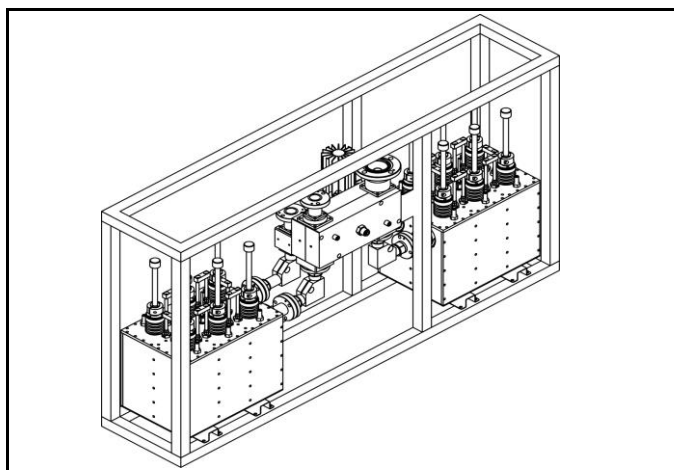

PART NUMBER: 1494-6-2N-DP1656

2 INPUTS UHF / DTV DOUBLE BRIDGE COMBINER

TITLE:

Tunable within whole UHF range.
For 6,7,8 MHz channel bandwidth.
Different connectors on request.

Input narrowband:	EIA 7/8"
Input broadband:	EIA 7/8"
Output:	EIA 1 5/8"
Maximum operating temp. (C°):	70
Weight (kg):	50