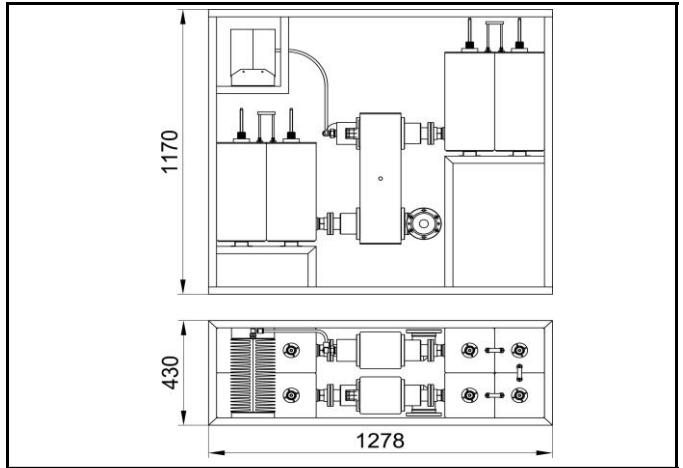

PART NUMBER: 1473-DP
TITLE: 2 INPUTS VHF DOUBLE BRIDGE COMBINER

Tunable within whole VHF range.
For 6,7,8 MHz channel bandwidth.
Different connectors on request.

Input narrowband: EIA 1 5/8"
Input broadband: EIA 1 5/8"
Output: EIA 1 5/8"
Temperature range (C°): -10 ÷ 50
Weight (kg): 60