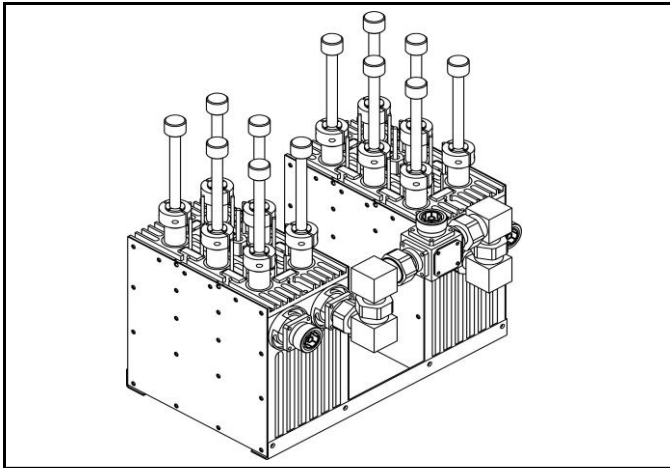

**PART NUMBER:** 1468-6-2N-S2

2x300W UHF / DTV STAR POINT COMBINER

**TITLE:** CRITICAL MASK

Tunable within whole UHF range.  
For 6,7,8 MHz channel bandwidth.  
Different connectors on request.

<b>Input Connectors:</b>	DIN 7/16
<b>Output Connectors:</b>	DIN 7/16
<b>Maximum operating temp. (°C)</b>	70
<b>Weight (kg):</b>	18