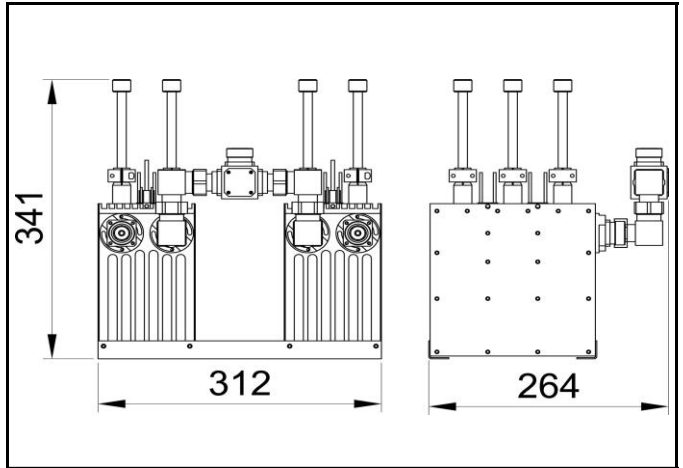

**PART NUMBER:** 1468-6-2N-S2

2x300W UHF / DTV STAR POINT COMBINER

**TITLE:** CRITICAL MASK

Tunable within whole UHF range.  
For 6,7,8 MHz channel bandwidth.  
Different connectors on request.

<b>Input Connectors:</b>	DIN 7/16
<b>Output Connectors:</b>	DIN 7/16
<b>Maximum operating temp. (°C)</b>	70
<b>Weight (kg):</b>	18