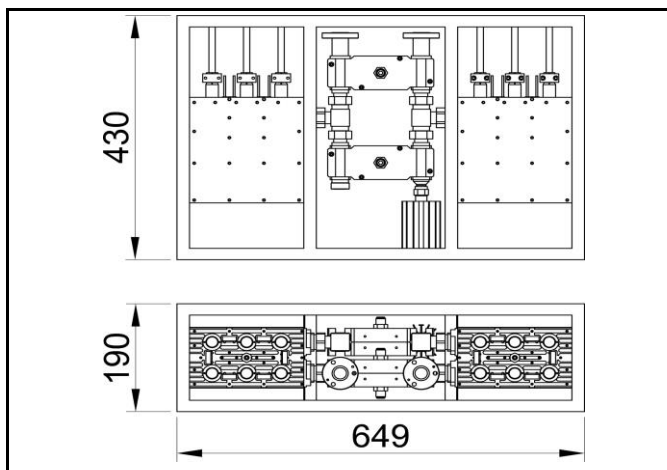

PART NUMBER: 1468-6-2N-DP

2 INPUTS UHF / DTV DOUBLE BRIDGE COMBINER

TITLE:

UNCRITICAL MASK

Tunable within whole UHF range.
For 6,7,8 MHz channel bandwidth.
Different connectors on request.

Input narrowband:	DIN 7/16
Input broadband:	EIA 7/8"
Output:	EIA 7/8"
Maximum operating temp. (C°):	70
Weight (kg):	24