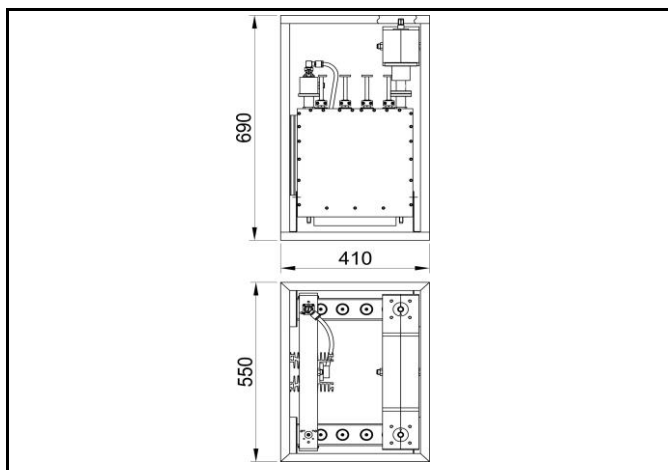

PART NUMBER: 1448-4-DP158
TITLE: 2 INPUTS VHF DOUBLE BRIDGE COMBINER

Tunable within whole VHF range.
For 6,7,8 MHz channel bandwidth.
Different connectors on request.

Input narrowband:	EIA 7/8"
Input broadband:	EIA 1 5/8"
Output:	EIA 1 5/8"
Temperature range (C°):	-10 ÷ 50
Weight (kg):	43