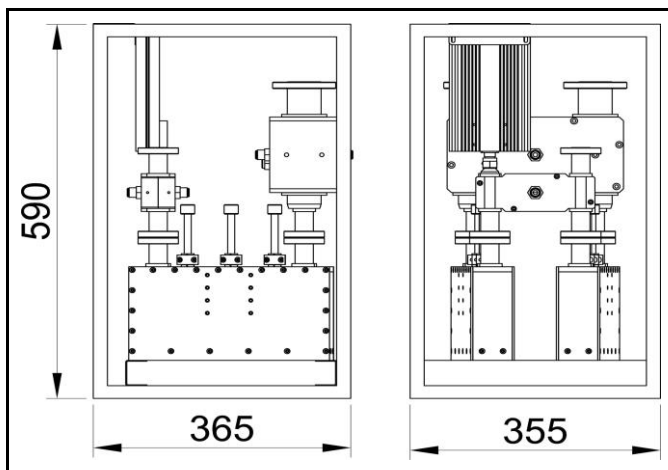

PART NUMBER: 1445-3-DP158
TITLE: 2 INPUTS UHF ATV/DTV DOUBLE BRIDGE COMBINER

Tunable within whole UHF range.
For 6,7,8 MHz channel bandwidth.
Different connectors on request.

Input narrowband:	EIA 7/8"
Input broadband:	EIA 1 5/8"
Output:	EIA 1 5/8"
Temperature range (C°):	-10 ÷ 50
Weight (kg):	25