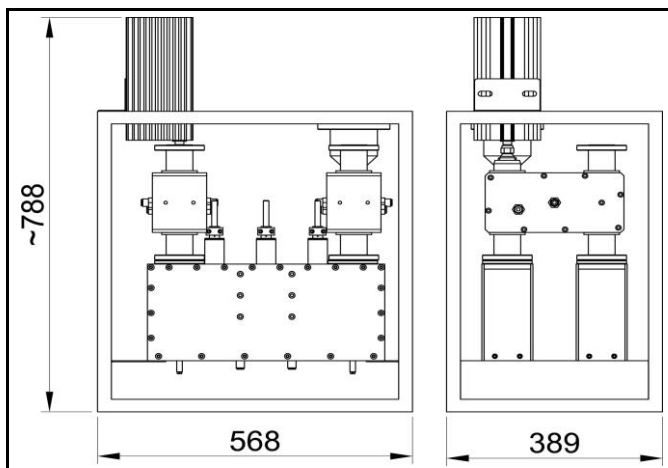

PART NUMBER: 1428-3-DP
TITLE: 2 INPUTS UHF ATV/DTV DOUBLE BRIDGE COMBINER

Tunable within whole UHF range.
For 6,7,8 MHz channel bandwidth.
Different connectors on request.

Input narrowband:	EIA 1 5/8"
Input broadband:	EIA 1 5/8"
Output:	EIA 3 1/8"
Temperature range (C°):	-10 ÷ 50
Weight (kg):	50