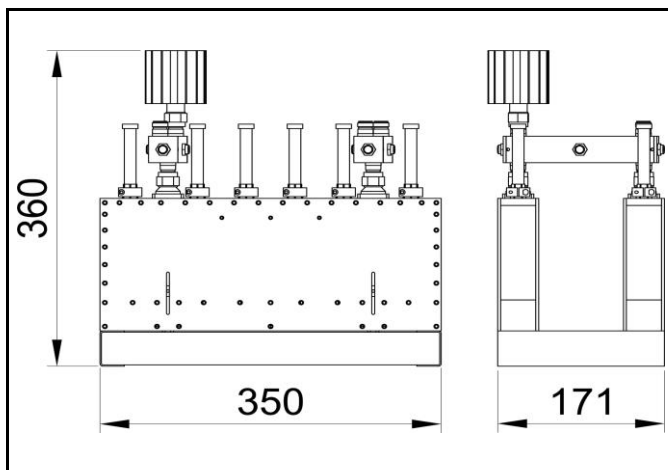

PART NUMBER: 1426-4-N-DP-T
TITLE: 2 INPUTS UHF / DTV DOUBLE BRIDGE COMBINER
 UNCRITICAL MASK

Tunable within whole UHF range.
 For 6,7,8 MHz channel bandwidth.
 Different connectors on request.

| | |
|--------------------------------------|-----|
| Input narrowband: | N |
| Input broadband: | N |
| Output: | N |
| Maximum operating temp. (C°): | 70 |
| Weight (kg): | 120 |