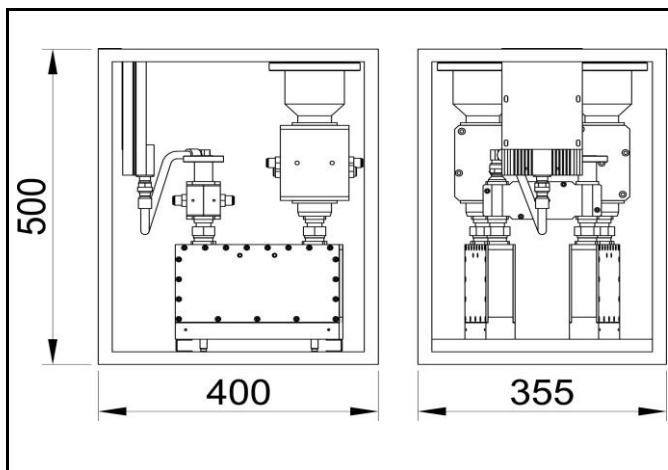

PART NUMBER: 1423-DP318
TITLE: 2 INPUTS UHF ATV/DTV DOUBLE BRIDGE COMBINER

Tunable within whole UHF range.
For 6,7,8 MHz channel bandwidth.
Different connectors on request.

Input narrowband: EIA 7/8"
Input broadband: EIA 3 1/8"
Output: EIA 3 1/8"
Temperature range (C°): -10 ÷ 50
Weight (kg): 25