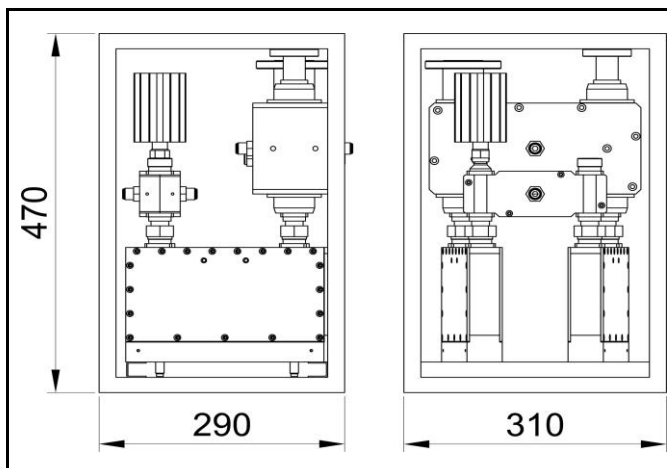

**PART NUMBER: 1423-DP158**  
**TITLE: 2 INPUTS UHF ATV/DTV DOUBLE BRIDGE COMBINER**

Tunable within whole UHF range.  
For 6,7,8 MHz channel bandwidth.  
Different connectors on request.

<b>Input narrowband:</b>	DIN 7/16
<b>Input broadband:</b>	EIA 7/8"
<b>Output:</b>	EIA 1 5/8"
<b>Temperature range (C°):</b>	-10 ÷ 50
<b>Weight (kg):</b>	20