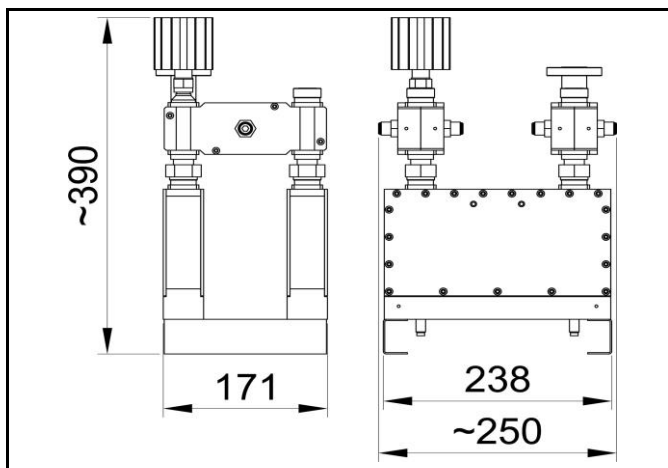

PART NUMBER: 1423-DP
TITLE: 2 INPUTS UHF ATV/DTV DOUBLE BRIDGE COMBINER

Tunable within whole UHF range.
For 6,7,8 MHz channel bandwidth.
Different connectors on request.

Input narrowband: DIN 7/16
Input broadband: DIN 7/16
Output: EIA 7/8"
Temperature range (C°): -10 ÷ 50
Weight (kg): 9