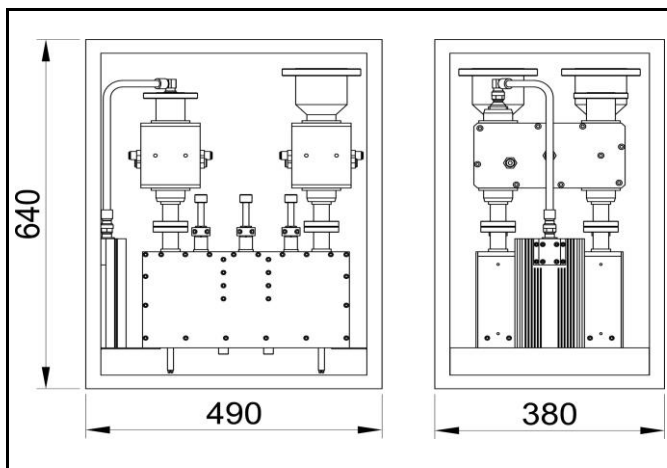

**PART NUMBER: 1421-3-DP318**  
**TITLE: 2 INPUTS UHF ATV/DTV DOUBLE BRIDGE COMBINER**

Tunable within whole UHF range.  
For 6,7,8 MHz channel bandwidth.  
Different connectors on request.

**Input narrowband:** EIA 1 5/8"  
**Input broadband:** EIA 1 5/8"  
**Output:** EIA 3 1/8"  
**Temperature range (C°):** -10 ÷ 50  
**Weight (kg):** 50

<b>DVB-T @ 8 MHz</b>	
Frequency range (MHz)	470 ÷ 862
Bandwidth (MHz)	6 ÷ 8
Narrowband insertion loss (dB)	< 0.3
Broadband insertion loss (dB)	< 0.15
Narrowband return loss (dB)	> 26
Broadband return loss (dB)	> 26
Input/output impedance (Ohm)	50
Min. distance between channels	1 guard channel
Insulation NB>BB (dB)	> 40
Insulation BB>NB (dB)	> 40
Narrowband maximum power (W)	4000 ATV-2000 DTV
Maximum output power (W)	10000 ATV-7000 DTV
Max. group delay variation (ns)	20