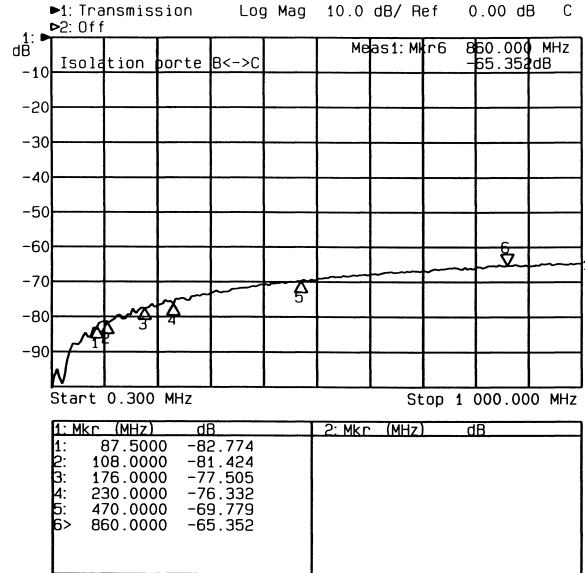

Technical data sheet

Part Number **1467-C**

Commutating line

DC ÷ 862MHz Motorized Coaxial Switch 7/16

Mechanical Characteristics

Connections	DIN 7/16
Overall dimensions [WxDxH] [mm.]	117x117x160
Temperature range [C°]	-10 ÷ 50
Weight [kg.]	1.8

Electrical Characteristics

Frequency Range [MHz]	DC to 862 MHz
Insertion Loss [dB]	< 0.05
Input/Output Impedance [Ohm]	50
Operating Voltage [Vdc]	24
Control Voltage [Vdc]	24
Switch-over Time [s]	< 1

Frequency band	FM Radio	III	IV/V
Return loss [dB]	> 40	> 30	> 26
Insulation [dB]	> 80	> 75	> 65
Max. power [W]	2000	1200	1000