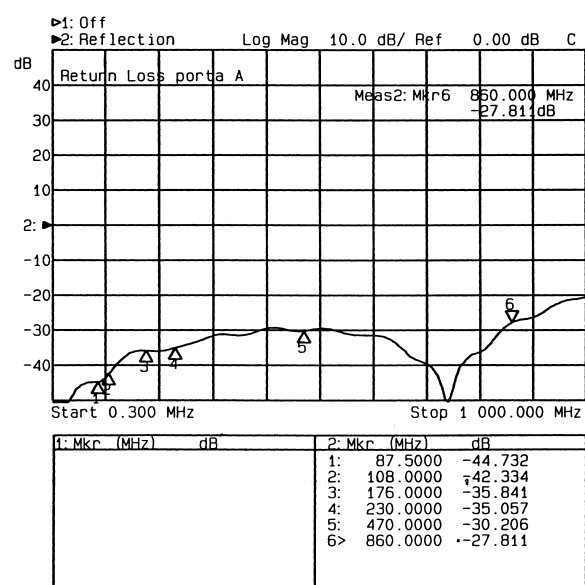

Technical data sheet

Part Number **1467-C**

Commutating line

DC ÷ 862MHz Motorized Coaxial Switch 7/16

Mechanical Characteristics

Connections	DIN 7/16
Overall dimensions [WxDxH] [mm.]	117x117x160
Temperature range [C°]	-10 ÷ 50
Weight [kg.]	1.8

Electrical Characteristics

Frequency Range [MHz]	DC to 862 MHz
Insertion Loss [dB]	< 0.05
Input/Output Impedance [Ohm]	50
Operating Voltage [Vdc]	24
Control Voltage [Vdc]	24
Switch-over Time [s]	< 1

Frequency band	FM Radio	III	IV/V
Return loss [dB]	> 40	> 30	> 26
Insulation [dB]	> 80	> 75	> 65
Max. power [W]	2000	1200	1000