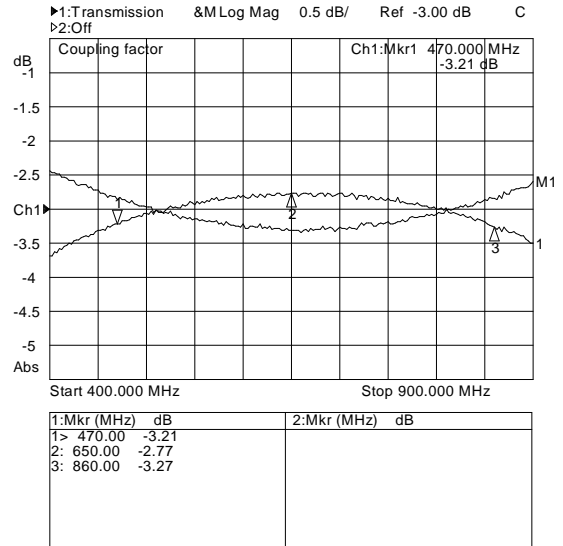

Technical data sheet

Part Number **1656**

Hybrid couplers

Band IV-V 3dB Hybrid Coupler 7.5kW

Mechanical Characteristics

Connections	EIA 1 5/8"
Connections options	N, DIN 7/16, EIA 7/8" and 3 1/8"
Overall dimensions [WxDxH] [mm.]	222x180x100
Temperature range [C°]	-10 ÷ 50
Weight [kg.]	4

Electrical Characteristics

Frequency Range [MHz]	470 ÷ 862
Coupling Factor [dB]	3 ± 0.3
Insulation [dB]	> 30
Maximum Total Power [W]	7500 ATV (5000 DTV)
Return loss [dB]	> 30
Impedance [Ohm]	50