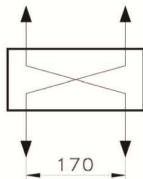

Technical data sheet

Part Number **1656**

Hybrid couplers

Band IV-V 3dB Hybrid Coupler 7.5kW

Mechanical Characteristics

Connections	EIA 1 5/8"
Connections options	N, DIN 7/16, EIA 7/8" and 3 1/8"
Overall dimensions [WxDxH] [mm.]	222x180x100
Temperature range [C°]	-10 ÷ 50
Weight [kg.]	4