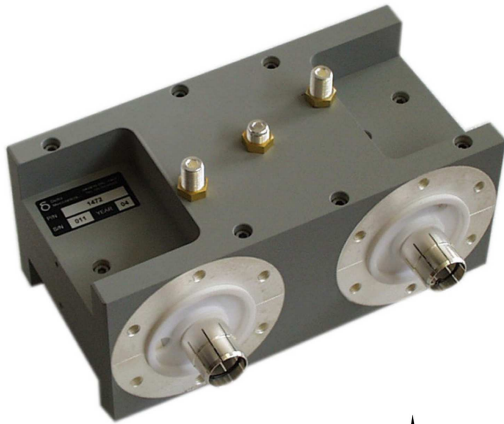

# Technical data sheet

Part Number **1472**

Hybrid couplers

## Band IV-V      3dB UHF Hybrid Coupler 30kW

### Mechanical Characteristics

Connections	EIA 3 18"
Connections options	N, DIN 7/16, EIA 7/8" and 1 5/8"
Overall dimensions [WxDxH] [mm.]	304x130x234
Temperature range [C°]	-10 ÷ 50
Weight [kg.]	9