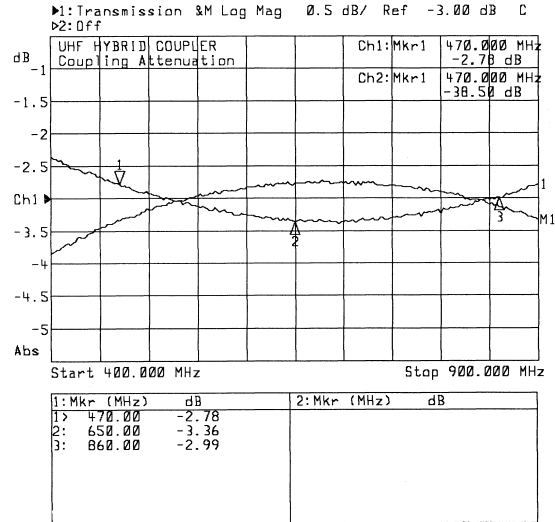

# Technical data sheet

Part Number **1472**

Hybrid couplers

### Mechanical Characteristics

Connections	EIA 3 18"
Connections options	N, DIN 7/16, EIA 7/8" and 1 5/8"
Overall dimensions [WxDxH] [mm.]	304x130x234
Temperature range [C°]	-10 ÷ 50
Weight [kg.]	9

### Electrical Characteristics

Frequency Range [MHz]	470 ÷ 862
Coupling Factor [dB]	3 ± 0.4
Insulation [dB]	> 30
Maximum Total Power [W]	30000 ATV (21000 DTV)
Return loss [dB]	> 26
Impedance [Ohm]	50