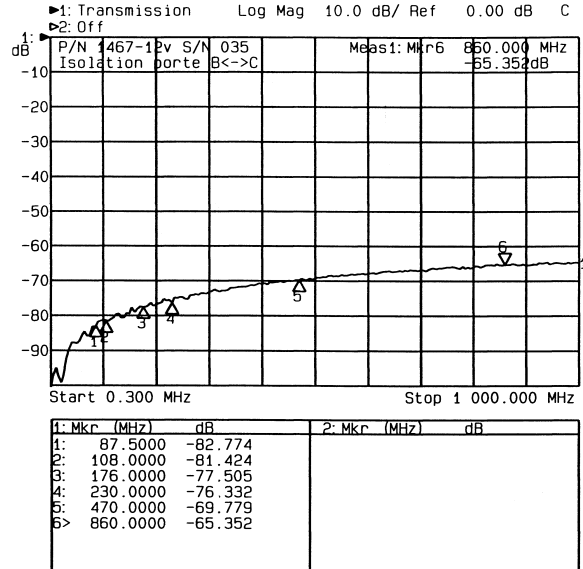

Technical data sheet

Part Number 1467

Commutating line

DC ÷ 862MHz Motorized Coaxial Switch 7/16

Mechanical Characteristics

Connections	DIN 7/16
Overall dimensions [WxDxH] [mm.]	117x117x160
Temperature range [C°]	-10 ÷ 50
Weight [kg.]	1.7

Electrical Characteristics

Frequency Range [MHz]	DC to 862 MHz
Insertion Loss [dB]	< 0.05
Input/Output Impedance [Ohm]	50
Operating Voltage [Vac]	85±264 / 47±63Hz
Control Voltage [Vdc]	5, 12 or 24
Switch-over Time [s]	< 1

Frequency band	FM Radio	III	IVV
Return loss [dB]	> 40	> 30	> 26
Insulation [dB]	> 80	> 75	> 65
Max. power [W]	2000	1200	1000

Motorized Coax Switch Functional Diagram