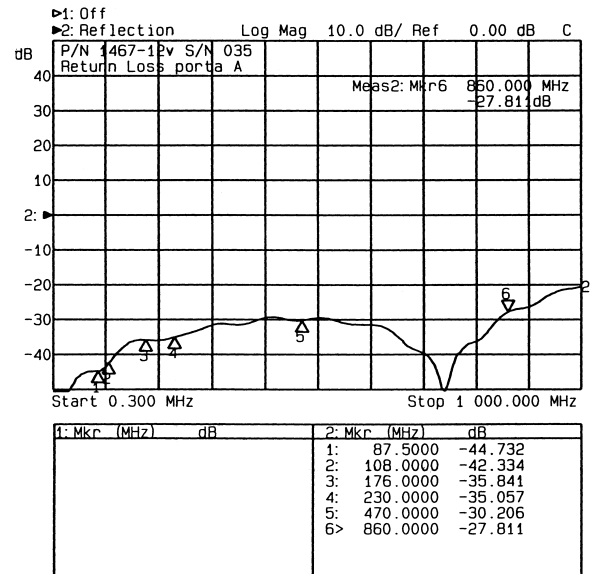

Electrical Characteristics

Frequency Range [MHz]	DC to 862 MHz
Insertion Loss [dB]	< 0.05
Input/Output Impedance [Ohm]	50
Operating Voltage [Vac]	85±264 / 47±63Hz
Control Voltage [Vdc]	5, 12 or 24
Switch-over Time [s]	< 1

Frequency band	FM Radio	III	IVV
Return loss [dB]	> 40	> 30	> 26
Insulation [dB]	> 80	> 75	> 65
Max. power [W]	2000	1200	1000