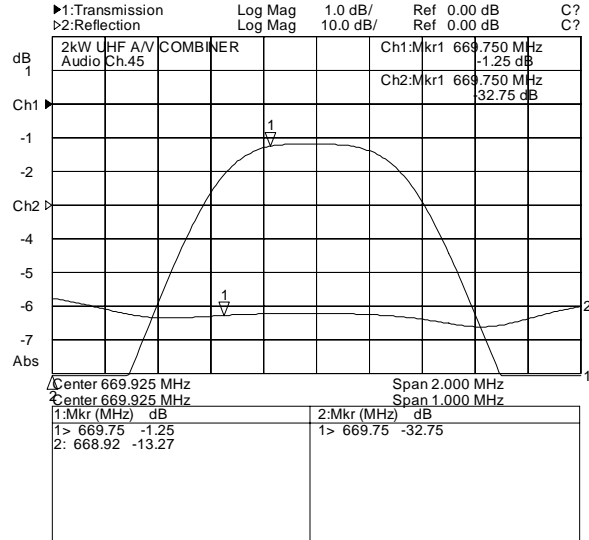

# Technical data sheet

Part Number 1456-2-DP

Double bridge configuration

## Band IV-V 2.5kW AUDIO/VIDEO COMBINER Stereo

### Mechanical Characteristics

| Connections                      |             |
|----------------------------------|-------------|
| Audio                            | N Female    |
| Video and Output                 | DIN 7/16    |
| Overall dimensions [WxDxH] [mm.] | 490x334x382 |
| Temperature range [C°]           | -10 ÷ 50    |
| Weight [kg.]                     | 25          |
| Air cooling System [m3/h]        | N.A.        |