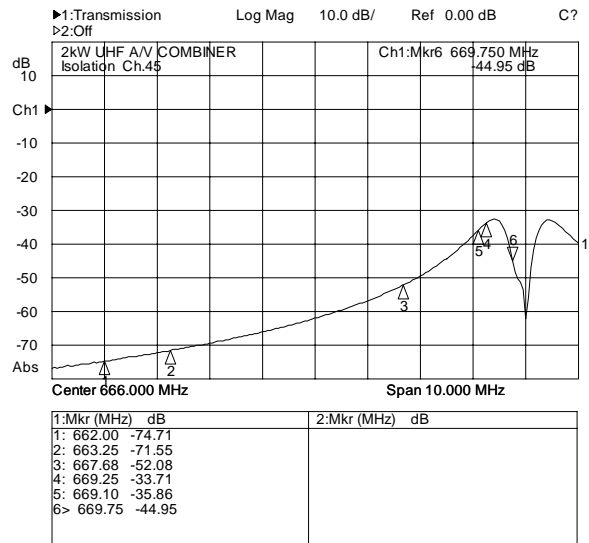

Electrical Characteristics

Frequency Range [MHz]	470 ÷ 862
Sound	Stereo
Bandwidth [MHz]	7 ÷ 8
Video Insertion Loss [dB] @ V.C.	< 0.1
Video Insertion Loss [dB] @ V.C. + 4.5 MHz	< 0.15
Video Insertion Loss [dB] @ V.C. + 5 MHz	< 2
Insertion Loss [dB] @ S.C.	< 1.5
Video Input Return loss [dB]	> 28
Sound Input Return loss [dB]	> 30
Input/Output Impedance [Ohm]	50
Insulation Audio>Video [dB]	> 30
Insulation Video>Audio [dB]	> 50
Maximum Vision Power [W]	2500
Maximum Sound Power [W]	250
Max. Group Delay Variation [ns]	230