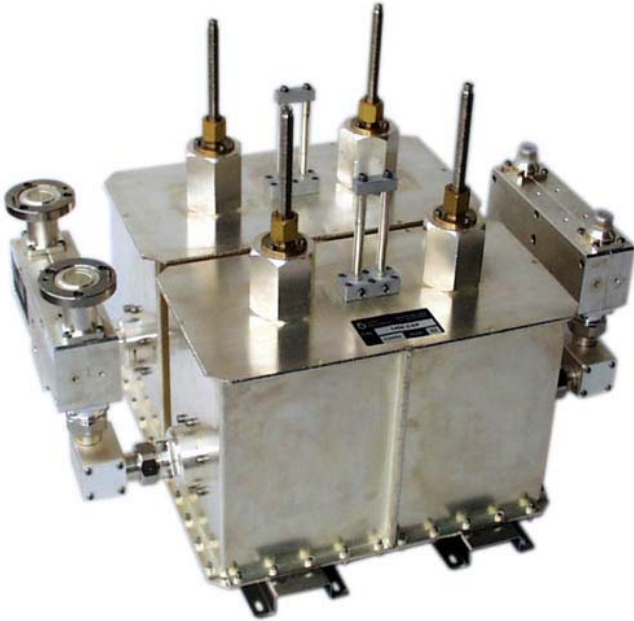

# Technical data sheet

Part Number 1456-2-DP

Double bridge configuration

## Band IV-V 2.5kW AUDIO/VIDEO COMBINER Stereo

### Mechanical Characteristics

| Connections                      |             |
|----------------------------------|-------------|
| Audio                            | N Female    |
| Video and Output                 | DIN 7/16    |
| Overall dimensions [WxDxH] [mm.] | 490x334x382 |
| Temperature range [C°]           | -10 ÷ 50    |
| Weight [kg.]                     | 25          |
| Air cooling System [m3/h]        | N.A.        |