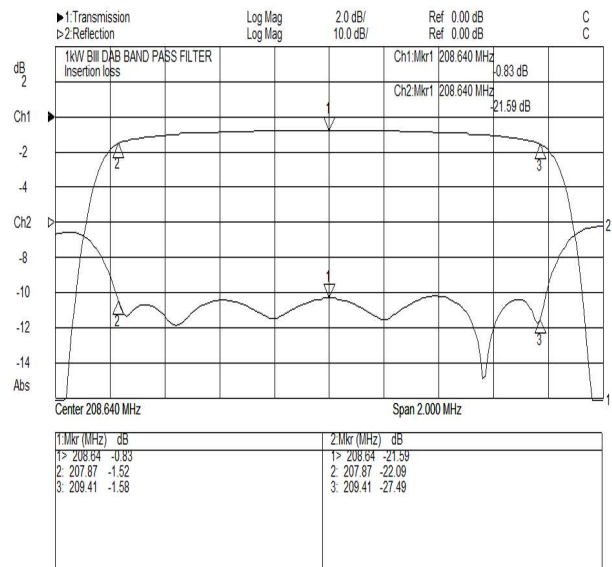

Technical data sheet

Part Number **1368**

Digital Audio Broadcasting

Band III 1kW DAB Filter 6 Cavities + 2 Notches - *critical mask*

Mechanical Characteristics

Connections	EIA 7/8"
Overall dimensions [WxDxH] [mm.]	785x440x550
Temperature range [C°]	-10 ÷ 50
Weight [kg.]	50

Electrical Characteristics

Frequency Range [MHz]	170 ÷ 230
Bandwidth [MHz]	1.54
Insertion Loss [dB] @ Fo	< 1.2
Insertion Loss [dB] @ Fo ± 0.77 MHz	< 2.2
Attenuation @ Fo ± 0.97 MHz [dB]	> 20
Attenuation @ Fo ± 1.77 MHz [dB]	> 43
Attenuation @ Fo ± 2.2 MHz [dB]	> 55
Attenuation @ Fo ± 3 MHz [dB]	> 72
Maximum amplitude variation [dB]	0.9
Maximum Input Power [W]	1000
Return loss [dB]	> 21
Input/Output Impedance [Ohm]	50
Max. Group Delay Variation [ns]	500