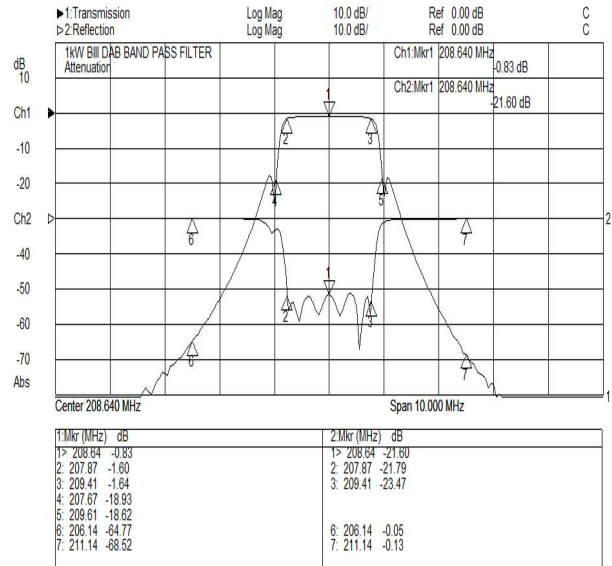

Technical data sheet

Part Number **1368**

Digital Audio Broadcasting

Band III 1kW DAB Filter 6 Cavities + 2 Notches - *critical mask*

Mechanical Characteristics

Connections	EIA 7/8"
Overall dimensions [WxDxH] [mm.]	785x440x550
Temperature range [C°]	-10 ÷ 50
Weight [kg.]	50

Electrical Characteristics

Frequency Range [MHz]	170 ÷ 230
Bandwidth [MHz]	1.54
Insertion Loss [dB] @ Fo	< 1.2
Insertion Loss [dB] @ Fo ± 0.77 MHz	< 2.2
Attenuation @ Fo ± 0.97 MHz [dB]	> 20
Attenuation @ Fo ± 1.77 MHz [dB]	> 43
Attenuation @ Fo ± 2.2 MHz [dB]	> 55
Attenuation @ Fo ± 3 MHz [dB]	> 72
Maximum amplitude variation [dB]	0.9
Maximum Input Power [W]	1000
Return loss [dB]	> 21
Input/Output Impedance [Ohm]	50
Max. Group Delay Variation [ns]	500