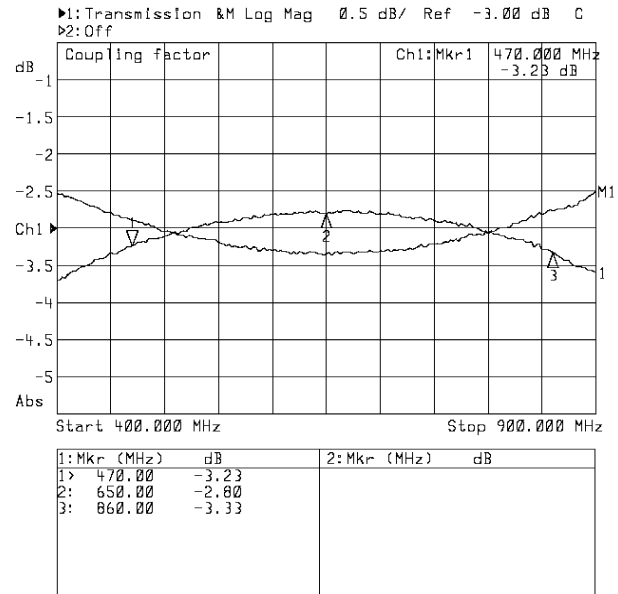

# Technical data sheet

Part Number **1354**

Hybrid couplers

### Mechanical Characteristics

Connections	EIA 7/8" or DIN 7/16, N
Connections options	EIA 1 5/8" and 3 1/8"
Overall dimensions [WxDxH] [mm.]	169x54x142
Temperature range [C°]	-10 ÷ 50
Weight [kg.]	2