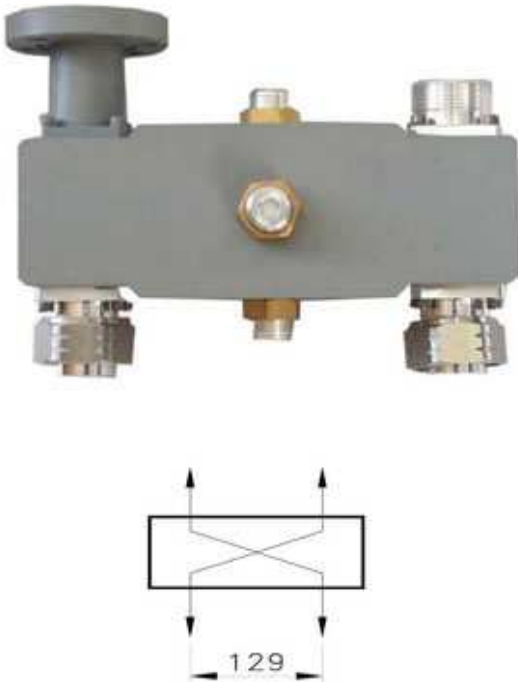

# Technical data sheet

Part Number **1354**

Hybrid couplers

## Band IV-V 3dB Hybrid Coupler 3kW

### Mechanical Characteristics

Connections	EIA 7/8" or DIN 7/16, N
Connections options	EIA 1 5/8" and 3 1/8"
Overall dimensions [WxDxH] [mm.]	169x54x142
Temperature range [C°]	-10 ÷ 50
Weight [kg.]	2